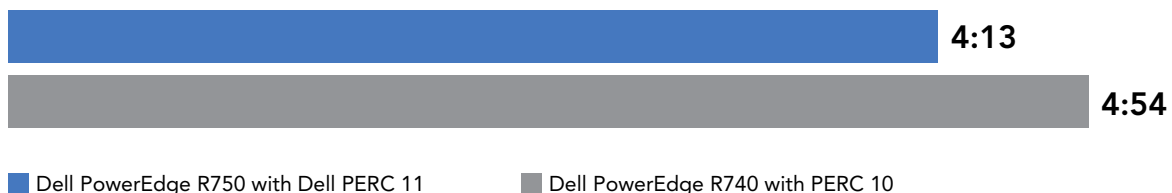

Boost throughput: 16.3% more GB/s

Throughput on a TeraSort workload with a Dell PowerEdge R750 server
GB/s | Higher is better

Learn more at <https://facts.pt/dg4fRQF>