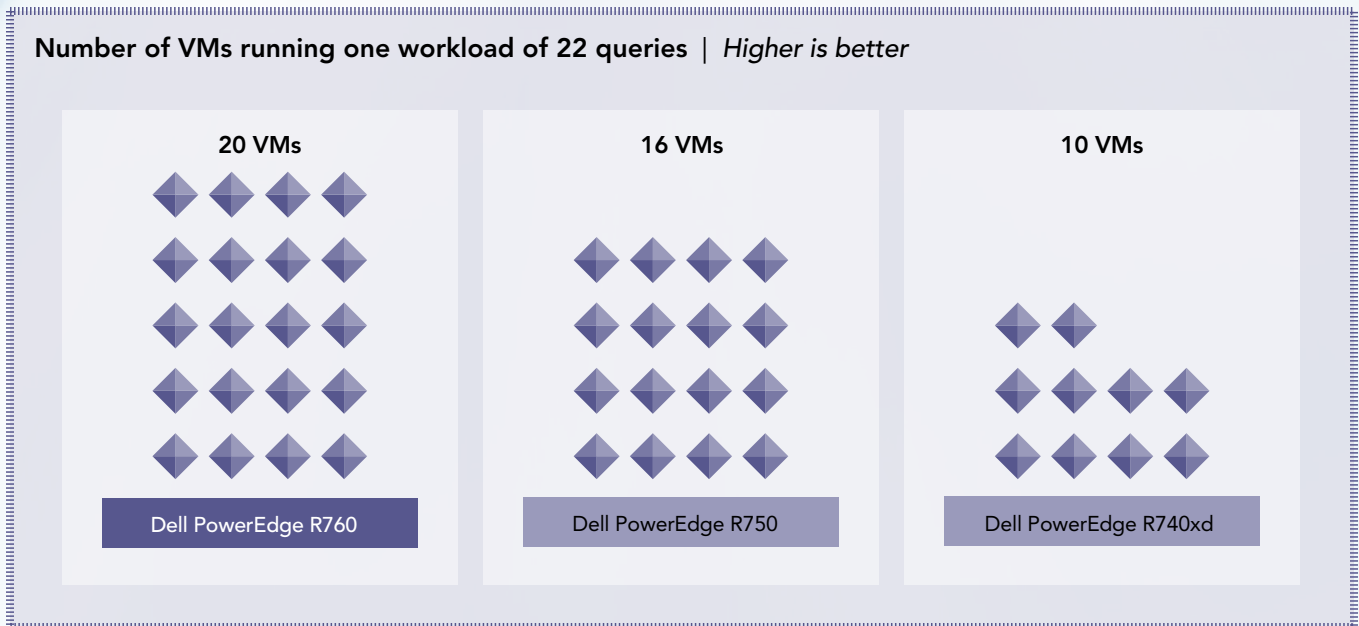

Run more data analysis more quickly using Dell PowerEdge R760 servers

In our tests, the latest-generation Dell™ PowerEdge™ R760 server, powered by 4th Generation Intel® Xeon® Scalable processors, performed more data analysis in less time than two older models