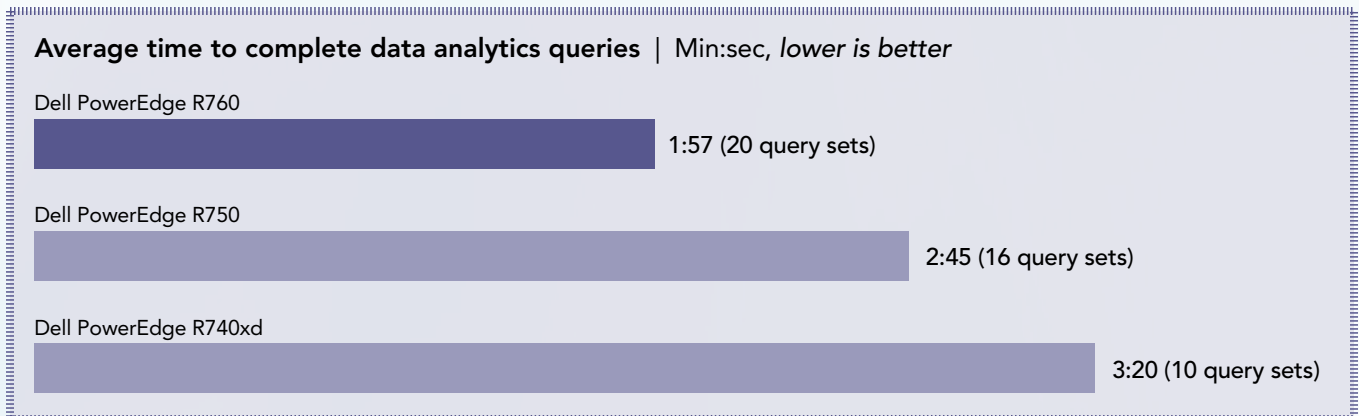

Run more data analysis more quickly using Dell PowerEdge R760 servers

In our tests, the latest-generation Dell™ PowerEdge™ R760 server, powered by 4th Generation Intel® Xeon® Scalable processors, performed more data analysis in less time than two older models