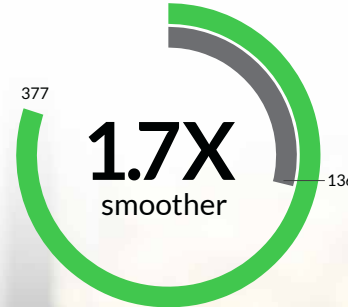

A better Android[™] experience at work.

ASUS[®] MeMO Pad[™] 8 powered by an Intel[®] Atom[™] processor

Manage your daily tasks with a faster device.

Geekbench 3 (single-core)

Lose yourself in great graphics.

Futuremark[®] 3DMark[®]

Enjoy a responsive browsing experience.

WebXPRT 2013

Stay unplugged while you work.

Battery life

ASUS MeMO Pad 8 Samsung Galaxy Tab[®] 4

Get all the facts at <http://facts.pt/1vortM0>