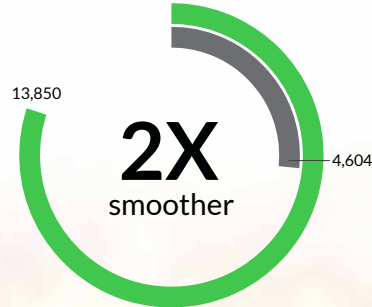

A better Android[™] experience at work.

ASUS[®] MeMO Pad[™] 8 powered by an Intel[®] Atom[™] processor

Manage your daily tasks with a faster device.

Geekbench 3 (single-core)

Lose yourself in great graphics.

Futuremark[®] 3DMark[®]

Enjoy a responsive browsing experience.

WebXPRT 2013

Stay unplugged while you work.

Battery life

ASUS MeMO Pad 8 Samsung Galaxy Tab[®] 4

Get all the facts at <http://facts.pt/1vortM0>