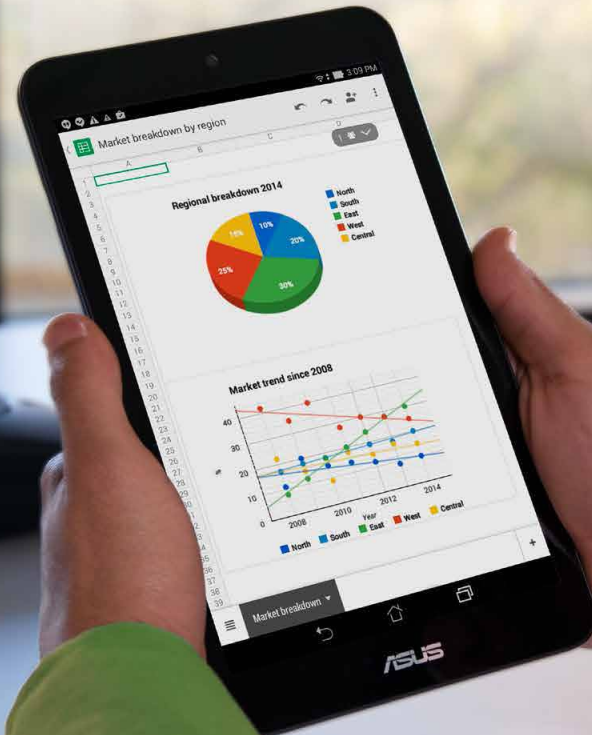

Futuremark[®] 3DMark[®]

Enjoy a responsive browsing experience.

WebXPRT 2013

Stay unplugged while you work.

Battery life

ASUS MeMO Pad 8 Samsung Galaxy Tab[®] 4

Get all the facts at <http://facts.pt/1vortM0>