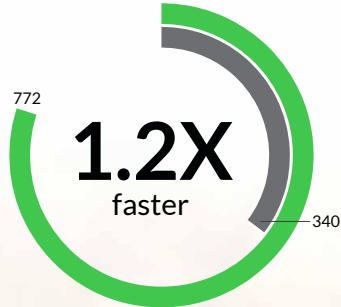

Manage your daily tasks with a faster device.

Geekbench 3 (single-core)

Lose yourself in great graphics.