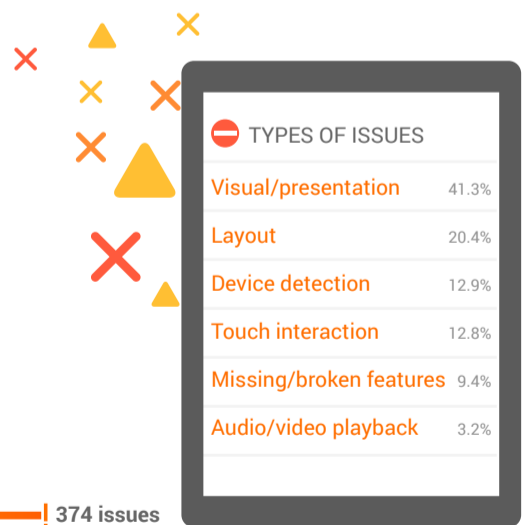

MOUSE OVER MENUS PROPERLY

SUPPORT PINCH ZOOMING ON EVERY SITE

PLAY VIDEOS WITHOUT TROUBLE

Fewer hassles, better Web

When there were issues, The Surface Pro 2 had significantly fewer of them than its competitors: