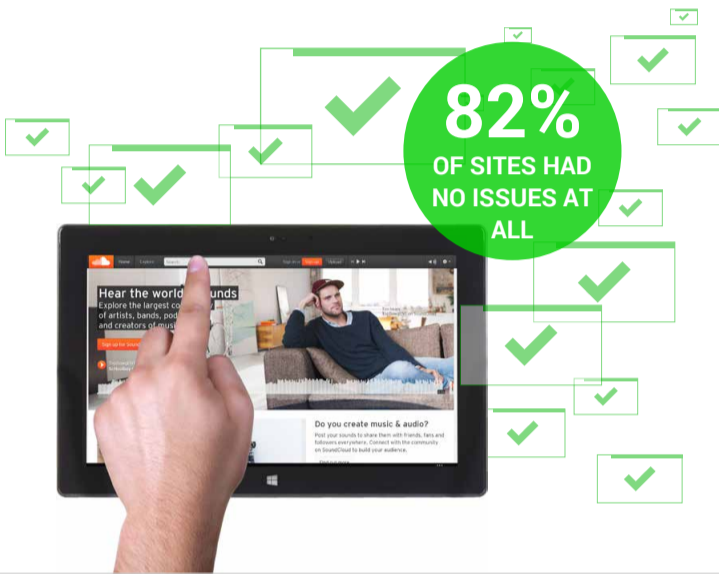

Better Web Browsing

with an Intel® processor-powered tablet

From playing videos to touch interactions, the Microsoft® Surface™ Pro 2 provided the best experience on 420 Web sites* compared to the ARM®-based devices we tested.

Internet instead of issues:

The Intel processor-powered tablet loaded the most Web sites with no issues at all:

NUMBER OF SITES WITH NO ISSUES

A fuller Web experience

The Surface Pro 2 handled essential functions the others had trouble with:

MOUSE OVER MENUS PROPERLY

SUPPORT PINCH ZOOMING ON EVERY SITE

PLAY VIDEOS WITHOUT TROUBLE

Fewer hassles, better Web

When there were issues, The Surface Pro 2 had significantly fewer of them than its competitors: