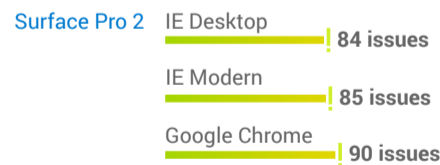

MOUSE OVER MENUS PROPERLY

SUPPORT PINCH ZOOMING ON EVERY SITE

PLAY VIDEOS WITHOUT TROUBLE

Fewer hassles, better Web

When there were issues, The Surface Pro 2 had significantly fewer of them than its competitors: