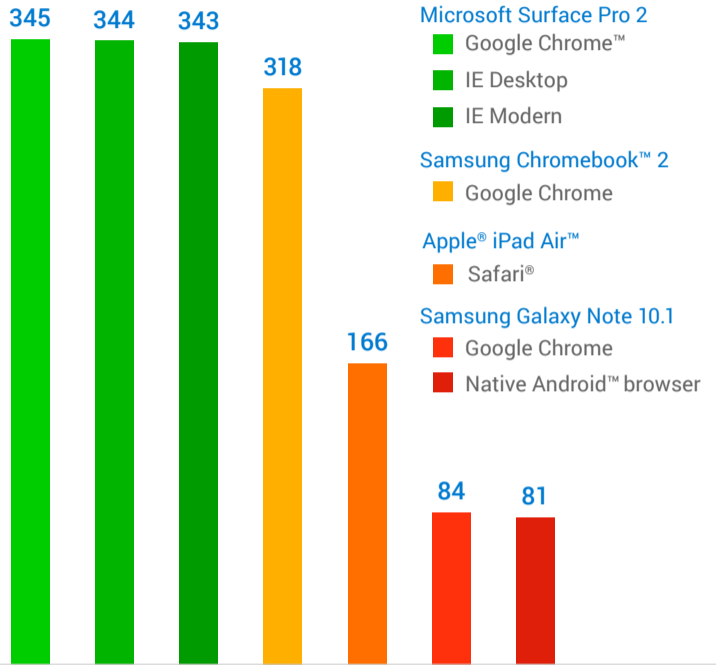

Better Web Browsing

with an Intel® processor-powered tablet

From playing videos to touch interactions, the Microsoft® Surface™ Pro 2 provided the best experience on 420 Web sites* compared to the ARM®-based devices we tested.

Internet instead of issues:

The Intel processor-powered tablet loaded the most Web sites with no issues at all:

NUMBER OF SITES WITH NO ISSUES

A fuller Web experience

The Surface Pro 2 handled essential functions the others had trouble with:

MOUSE OVER MENUS PROPERLY

SUPPORT PINCH ZOOMING ON EVERY SITE

PLAY VIDEOS WITHOUT TROUBLE

Fewer hassles, better Web

When there were issues, The Surface Pro 2 had significantly fewer of them than its competitors: