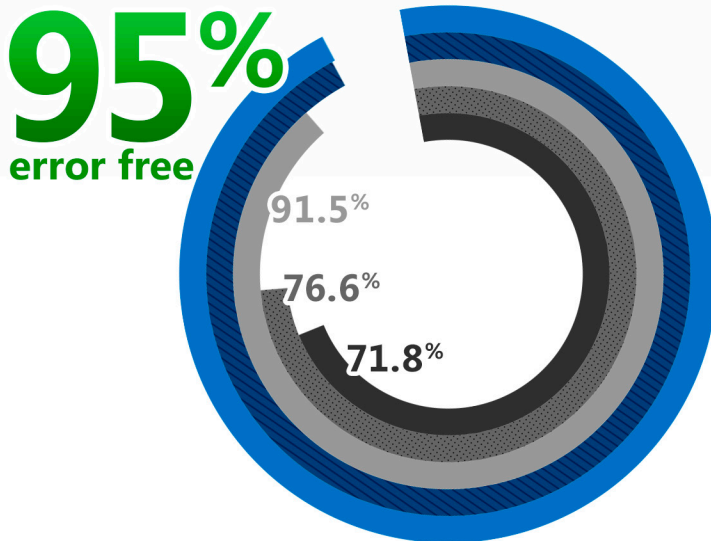

- IE 10® on Intel Atom tablet
- Google Chrome™ on Intel Atom tablet
- IE 10 Modern UI on Windows RT tablet
- Google Chrome on Android tablet
- Safari® on Apple® iPad® 4

- ✓ Adobe® Flash®
- ✓ HTML5
- ✓ Java
- ✓ Microsoft® Silverlight®
- ✓ Parallax Scrolling
- ✓ WebGL

More substance

Access the widest range of Web sites without running into problems

Browse freely

Your browser is the only app you need

Enjoy easy playback

The Intel-based tablet was the most dependable for watching videos online

Choose your browser

Both Internet Explorer 10 and Google Chrome worked great

► Read our full report at <http://facts.pt/105t5v1>