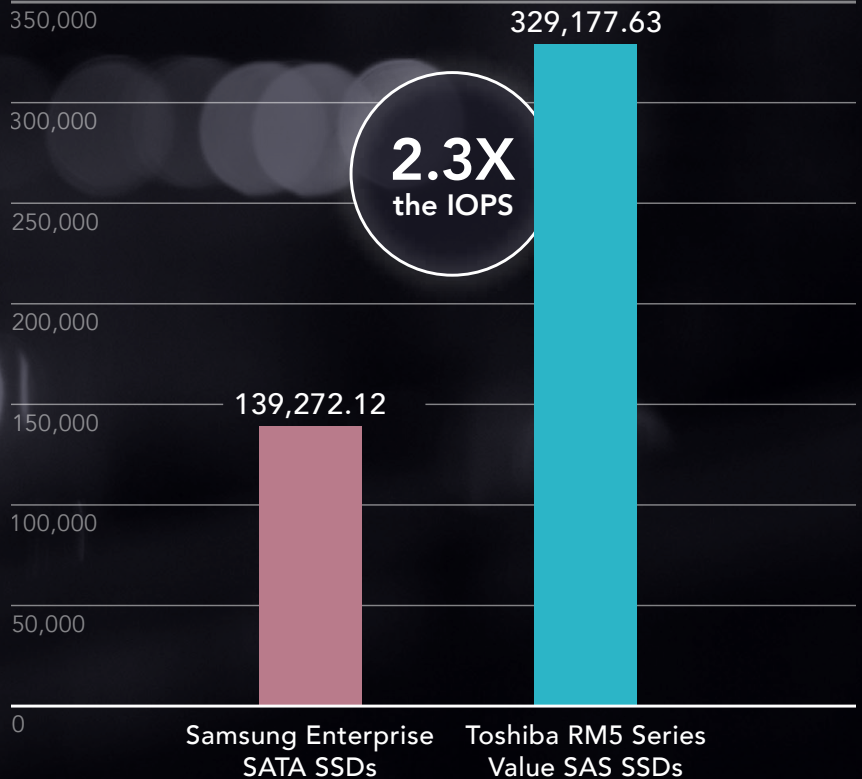

Input/output operations per second (IOPS) results

Total reads and writes per second

Learn more at <http://facts.pt/yoxd03>